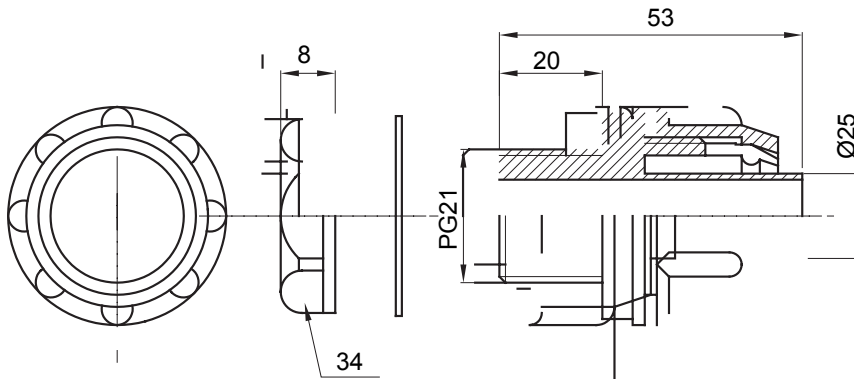

Straight and revolving coupling device for sheath with IP54 protection degree.

Colour	Grey RAL 7035	IP degree	IP54
PG pitch	21	Sheath Ø (mm)	25
Type	Fixed	Electrocod	210

DIMENSIONAL

TECHNICAL SYMBOLOGY

IP