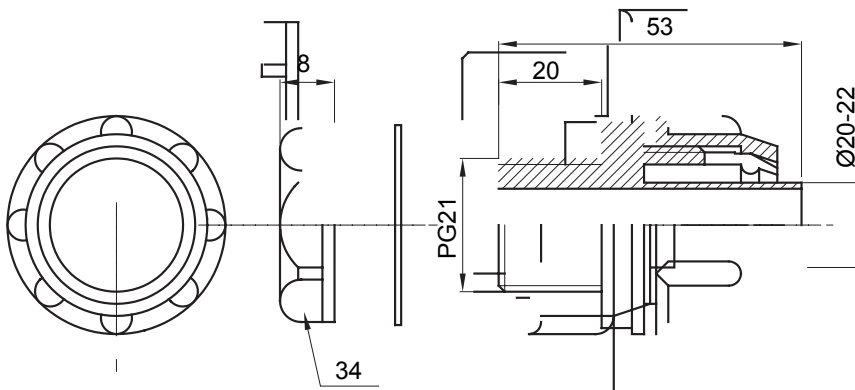

Straight and revolving coupling device for sheath with IP54 protection degree.

Colour	Grey RAL 7035	IP degree	IP54
PG pitch	21	Sheath Ø (mm)	20-22
Type	Fixed	Electrocod	210

DIMENSIONAL

TECHNICAL SYMBOLOGY