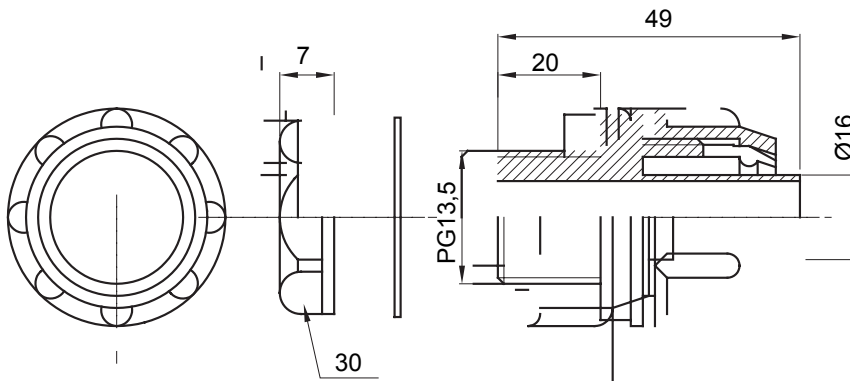

Straight and revolving coupling device for sheath with IP54 protection degree.

Colour	Grey RAL 7035	IP degree	IP54
PG pitch	13.5	Sheath Ø (mm)	16
Type	Fixed	Electrocod	210

DIMENSIONAL

TECHNICAL SYMBOLOGY