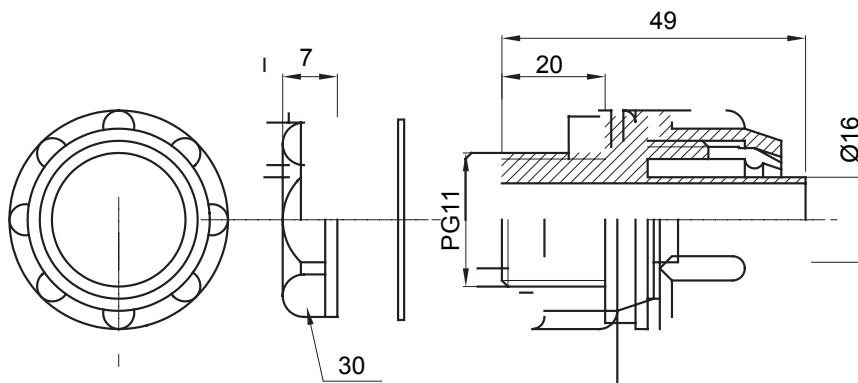

Straight and revolving coupling device for sheath with IP54 protection degree.

Colour	Grey RAL 7035	IP degree	IP54
PG pitch	11	Sheath Ø (mm)	16
Type	Fixed	Electrocod	210

DIMENSIONAL

TECHNICAL SYMBOLOGY

IP