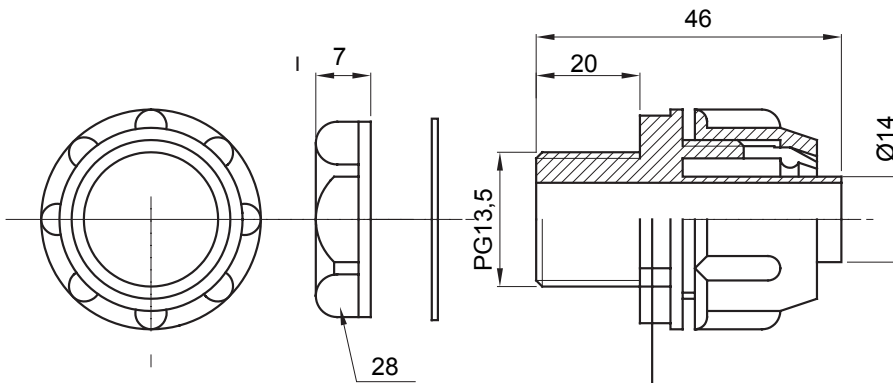

Straight and revolving coupling device for sheath with IP54 protection degree.

| | | | |
|----------|---------------|---------------|------|
| Colour | Grey RAL 7035 | IP degree | IP54 |
| PG pitch | 13.5 | Sheath Ø (mm) | 14 |
| Type | Fixed | Electrocod | 210 |

DIMENSIONAL

TECHNICAL SYMBOLOGY

IP

IP54

STANDARDS/APPROVALS