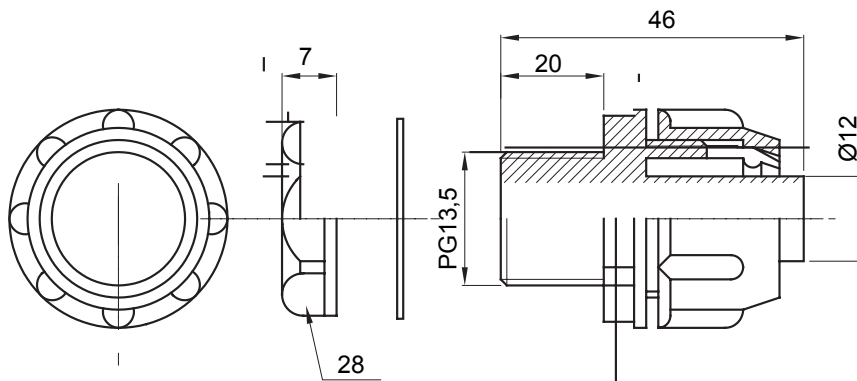

Straight and revolving coupling device for sheath with IP54 protection degree.

Colour	Grey RAL 7035	IP degree	IP54
PG pitch	13.5	Sheath Ø (mm)	12
Type	Fixed	Electrocod	210

DIMENSIONAL

TECHNICAL SYMBOLOGY