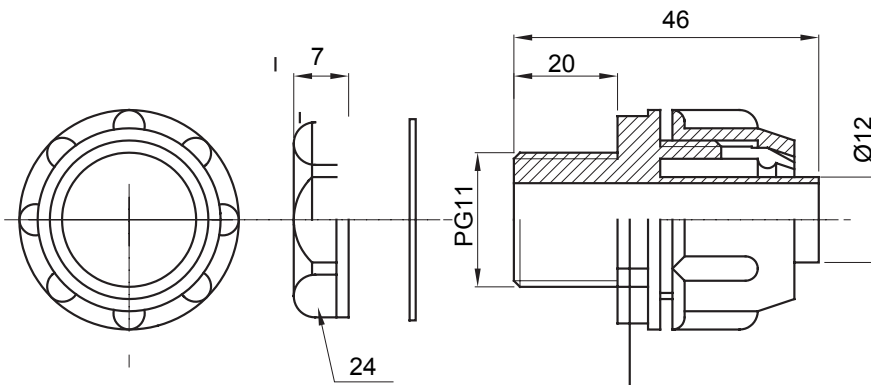

Straight and revolving coupling device for sheath with IP54 protection degree.

Colour	Grey RAL 7035	IP degree	IP54
PG pitch	11	Sheath Ø (mm)	12
Type	Fixed	Electrocod	210

### DIMENSIONAL