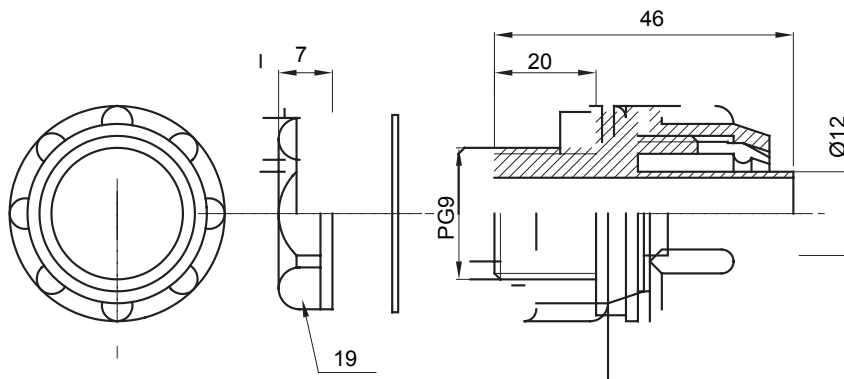

Straight and revolving coupling device for sheath with IP54 protection degree.

Colour	Grey RAL 7035	IP degree	IP54
PG pitch	9	Sheath Ø (mm)	12
Type	Fixed	Electrocod	210

DIMENSIONAL

TECHNICAL SYMBOLOGY

IP

IP54