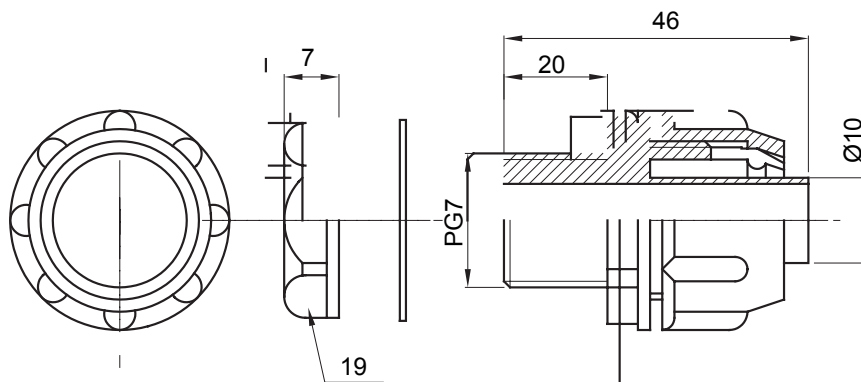

Straight and revolving coupling device for sheath with IP54 protection degree.

Colour	Grey RAL 7035	IP degree	IP54
PG pitch	7	Sheath Ø (mm)	10
Type	Fixed	Electrocod	210

DIMENSIONAL

TECHNICAL SYMBOLOGY

IP

IP54