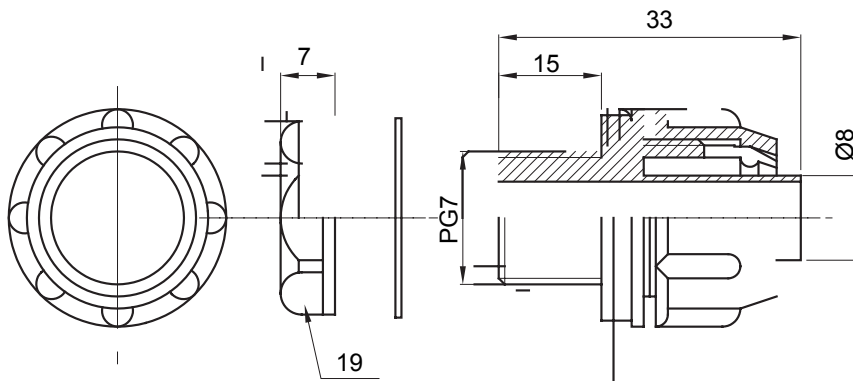

Straight and revolving coupling device for sheath with IP54 protection degree.

Colour	Grey RAL 7035	IP degree	IP54
PG pitch	7	Sheath Ø (mm)	8
Type	Fixed	Electrocod	210

DIMENSIONAL

TECHNICAL SYMBOLOGY

IP

IP54