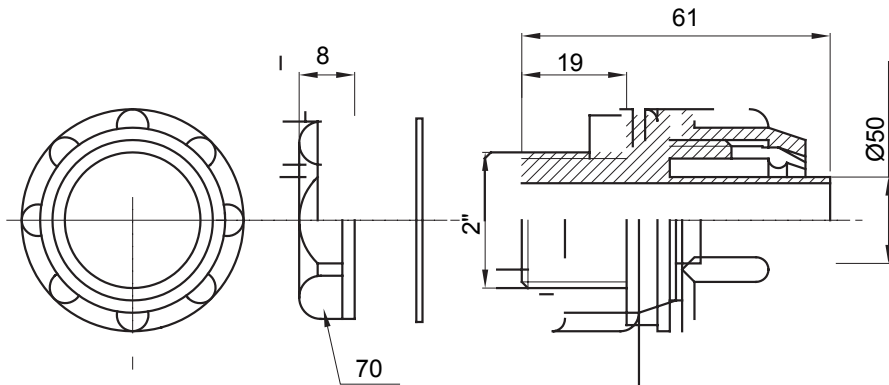

Colour	Grey RAL 7035	IP degree	IP54
GAS pitch	2"	Sheath Ø (mm)	50
Type	Fixed	Electrocod	210

### DIMENSIONAL