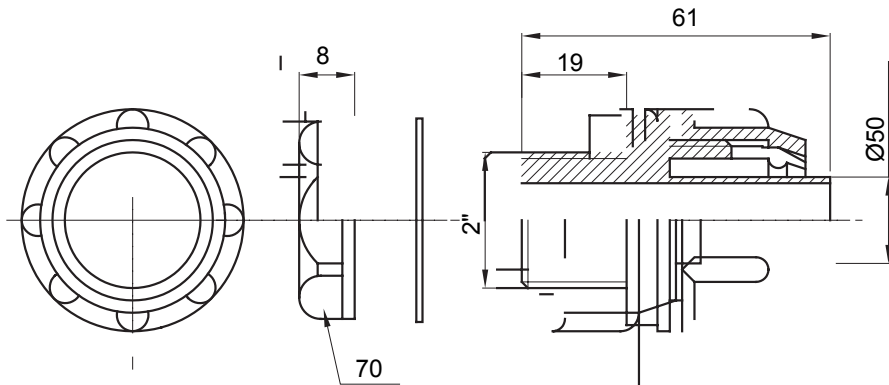

Straight and revolving coupling device for sheath with IP54 protection degree.

Colour	Grey RAL 7035	IP degree	IP54
GAS pitch	2"	Sheath Ø (mm)	50
Type	Fixed	Electrocod	210

DIMENSIONAL

TECHNICAL SYMBOLOGY

IP