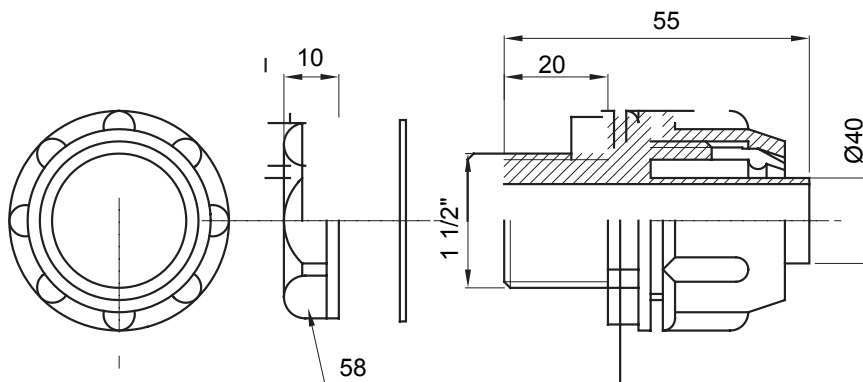

Straight and revolving coupling device for sheath with IP54 protection degree.

| | | | |
|-----------|---------------|---------------|------|
| Colour | Grey RAL 7035 | IP degree | IP54 |
| GAS pitch | 1 1/2" | Sheath Ø (mm) | 40 |
| Type | Fixed | Electrocod | 210 |

DIMENSIONAL

TECHNICAL SYMBOLOGY

IP

IP54

STANDARDS/APPROVALS