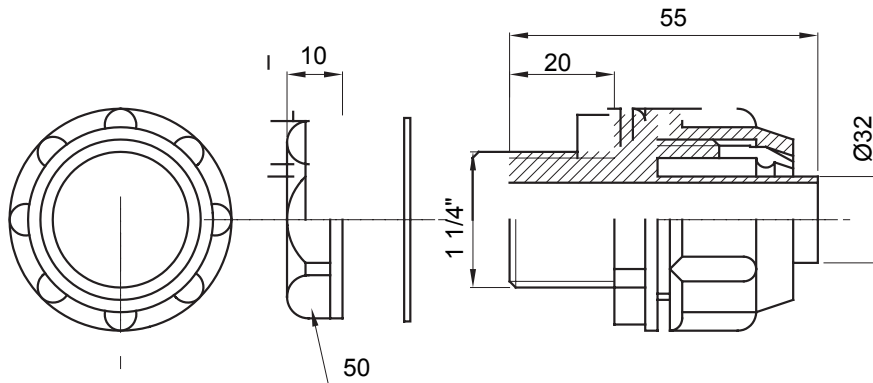

Straight and revolving coupling device for sheath with IP54 protection degree.

Colour	Grey RAL 7035	IP degree	IP54
GAS pitch	1 1/4"	Sheath Ø (mm)	32
Type	Fixed	Electrocod	210

DIMENSIONAL

TECHNICAL SYMBOLOGY