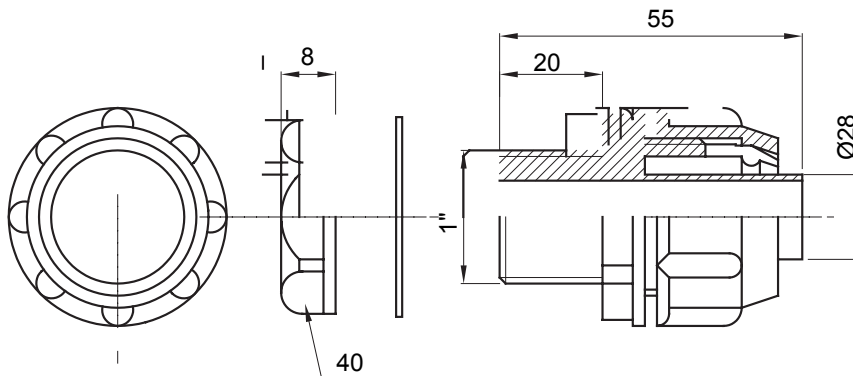

Straight and revolving coupling device for sheath with IP54 protection degree.

Colour	Grey RAL 7035	IP degree	IP54
GAS pitch	1"	Sheath Ø (mm)	28
Type	Fixed	Electrocod	210

DIMENSIONAL

TECHNICAL SYMBOLOGY

IP