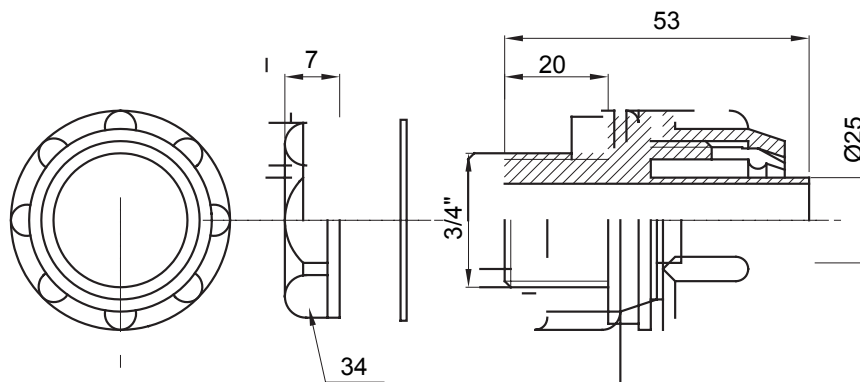

Straight and revolving coupling device for sheath with IP54 protection degree.

Colour	Grey RAL 7035	IP degree	IP54
GAS pitch	3/4"	Sheath Ø (mm)	25
Type	Fixed	Electrocod	210

DIMENSIONAL

TECHNICAL SYMBOLOGY