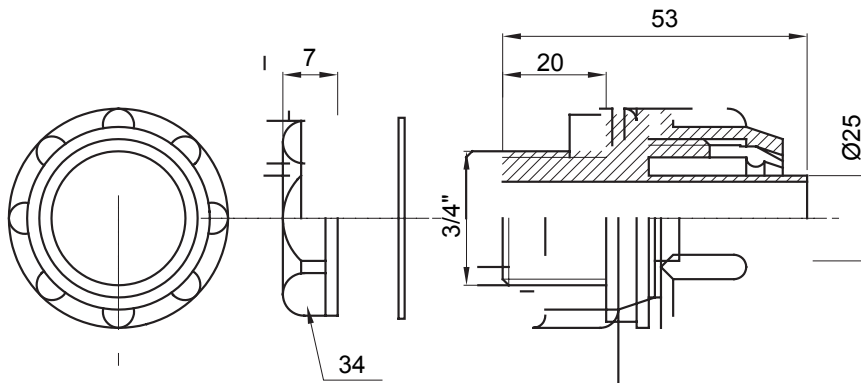

Straight and revolving coupling device for sheath with IP54 protection degree.

Colour	Grey RAL 7035	IP degree	IP54
GAS pitch	3/4"	Sheath Ø (mm)	25
Type	Fixed	Electrocod	210

DIMENSIONAL

TECHNICAL SYMBOLOGY