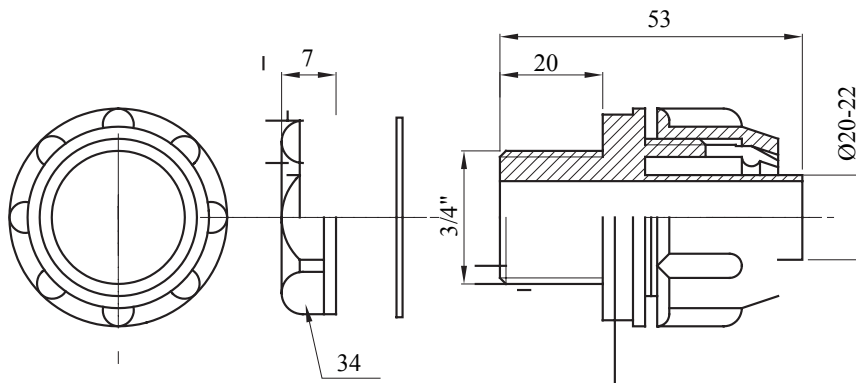

Product Data Sheet

DX56222

DF Range

Straight and revolving coupling device for sheath with IP54 protection degree.

Colour	Grey RAL 7035	IP degree	IP54
GAS pitch	3/4"	Sheath Ø (mm)	20-22
Type	Fixed	Electrocod	210

DIMENSIONAL

TECHNICAL SYMBOLOGY

IP

IP54

STANDARDS/APPROVALS

GEWISS S.p.A. Via A. Volta, 1
24069 Cenate Sotto - Bergamo - Italy
tel. +39 035 94 61 11 fax +39 035 94 69 09
Company subject to the management and coordination of
Polifin S.p.A.