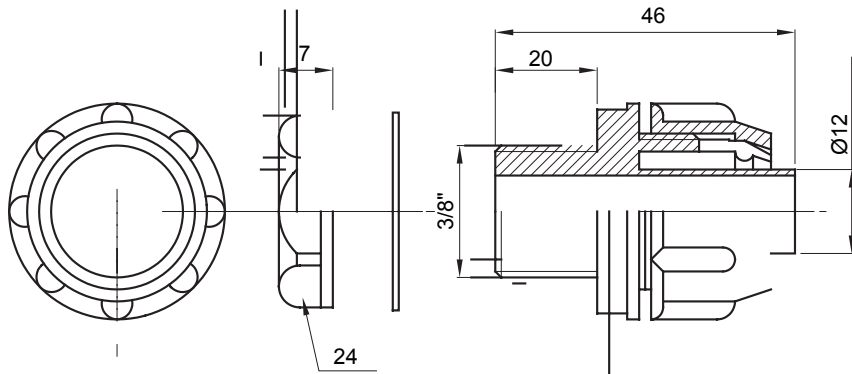

Straight and revolving coupling device for sheath with IP54 protection degree.

Colour	Grey RAL 7035	IP degree	IP54
GAS pitch	3/8"	Sheath Ø (mm)	12
Type	Fixed	Electrocod	210

DIMENSIONAL

TECHNICAL SYMBOLOGY