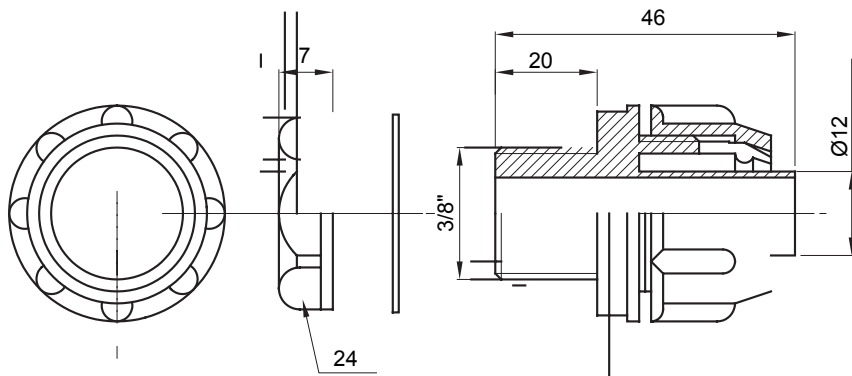

Straight and revolving coupling device for sheath with IP54 protection degree.

Colour	Grey RAL 7035	IP degree	IP54
GAS pitch	3/8"	Sheath Ø (mm)	12
Type	Fixed	Electrocod	210

### DIMENSIONAL