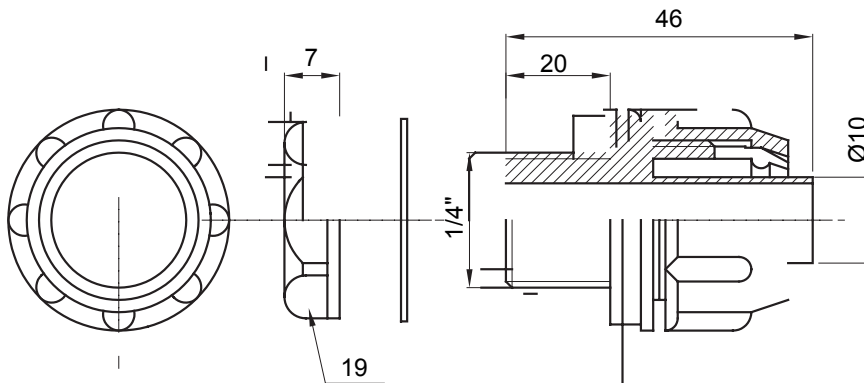

Straight and revolving coupling device for sheath with IP54 protection degree.

Colour	Grey RAL 7035	IP degree	IP54
GAS pitch	1/4"	Sheath Ø (mm)	10
Type	Fixed	Electrocod	210

### DIMENSIONAL