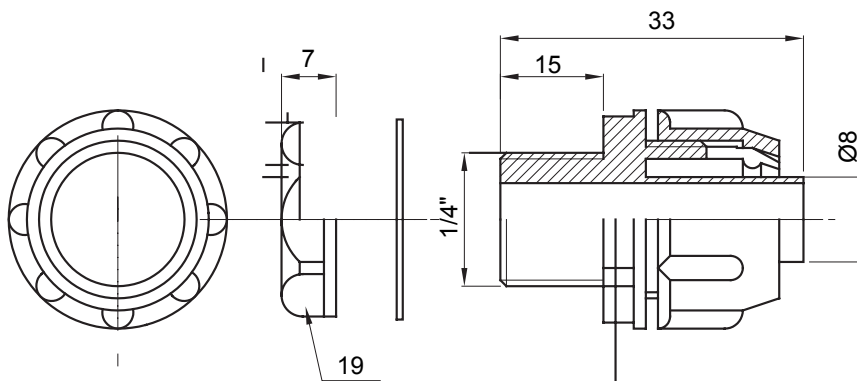

Straight and revolving coupling device for sheath with IP54 protection degree.

Colour	Grey RAL 7035	IP degree	IP54
GAS pitch	1/4"	Sheath Ø (mm)	8
Type	Fixed	Electrocod	210

### DIMENSIONAL