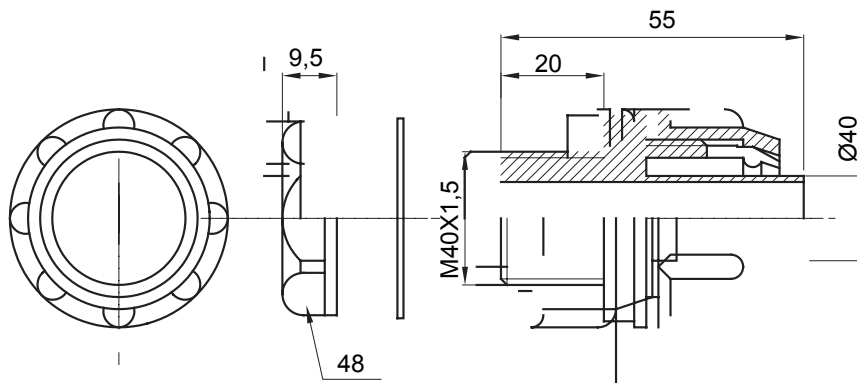

Straight and revolving coupling device for sheath with IP54 protection degree.

Colour	Grey RAL 7035	IP degree	IP54
ISO pitch	M40x1,5	Sheath Ø (mm)	40
Type	Fixed	Electrocod	210

DIMENSIONAL

TECHNICAL SYMBOLOGY