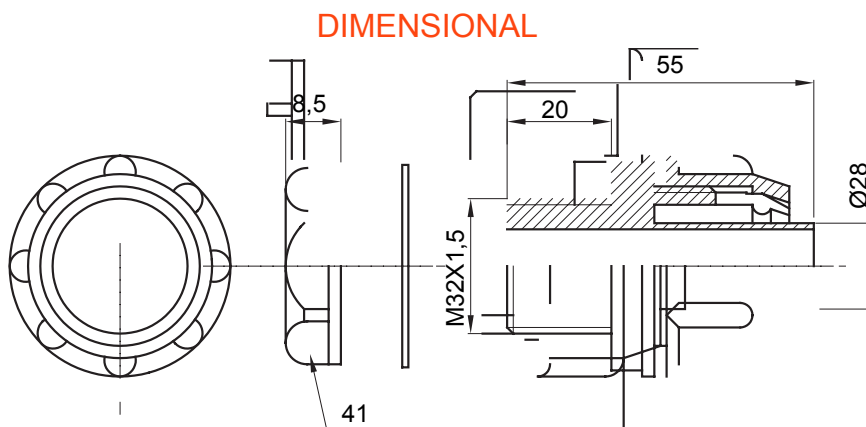

Straight and revolving coupling device for sheath with IP54 protection degree.

Colour	Grey RAL 7035	IP degree	IP54
ISO pitch	M32x1,5	Sheath Ø (mm)	28
Type	Fixed	Electrocod	210

TECHNICAL SYMBOLOGY

IP

IP54

STANDARDS/APPROVALS