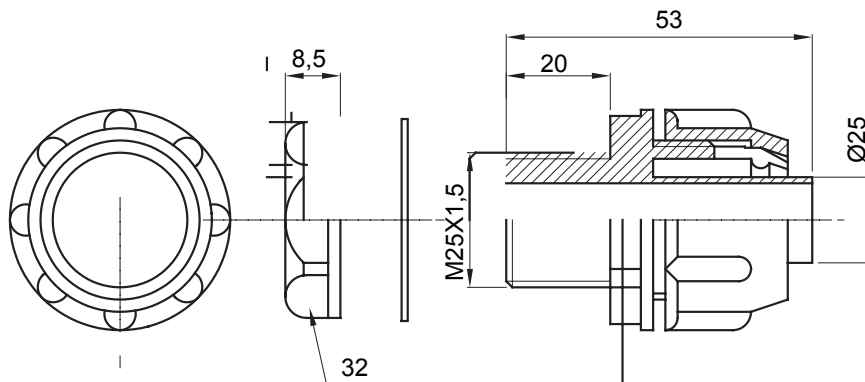

Straight and revolving coupling device for sheath with IP54 protection degree.

Colour	Grey RAL 7035	IP degree	IP54
ISO pitch	M25x1,5	Sheath Ø (mm)	25
Type	Fixed	Electrocod	210

DIMENSIONAL

TECHNICAL SYMBOLOGY