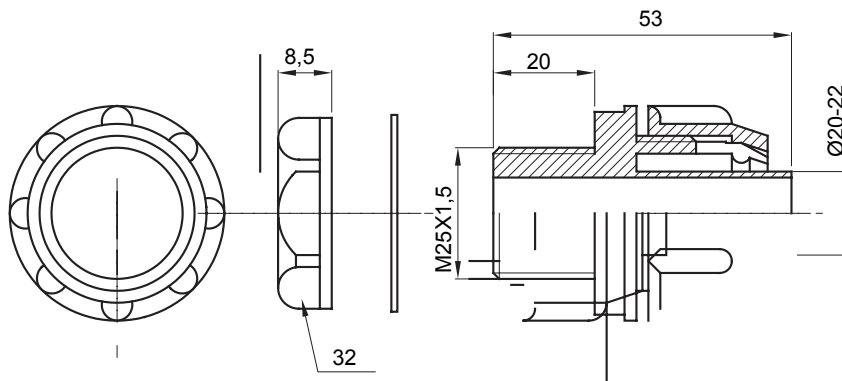

Straight and revolving coupling device for sheath with IP54 protection degree.

Colour	Grey RAL 7035	IP degree	IP54
ISO pitch	M25x1,5	Sheath Ø (mm)	20-22
Type	Fixed	Electrocod	210

DIMENSIONAL

TECHNICAL SYMBOLOGY