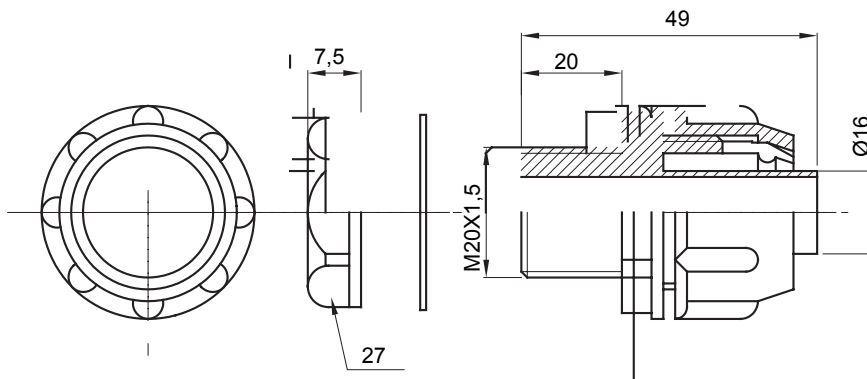

Straight and revolving coupling device for sheath with IP54 protection degree.

Colour	Grey RAL 7035	IP degree	IP54
ISO pitch	M20x1,5	Sheath Ø (mm)	16
Type	Fixed	Electrocod	210

DIMENSIONAL

TECHNICAL SYMBOLOGY