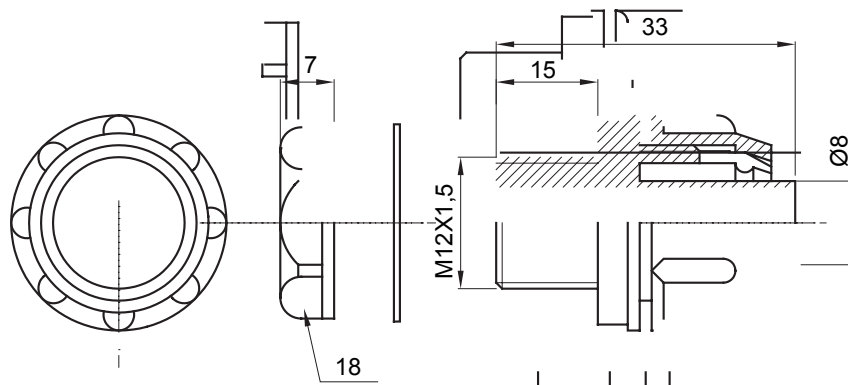

Straight and revolving coupling device for sheath with IP54 protection degree.

Colour	Grey RAL 7035	IP degree	IP54
ISO pitch	M12x1,5	Sheath Ø (mm)	8
Type	Fixed	Electrocod	210

DIMENSIONAL

TECHNICAL SYMBOLOGY