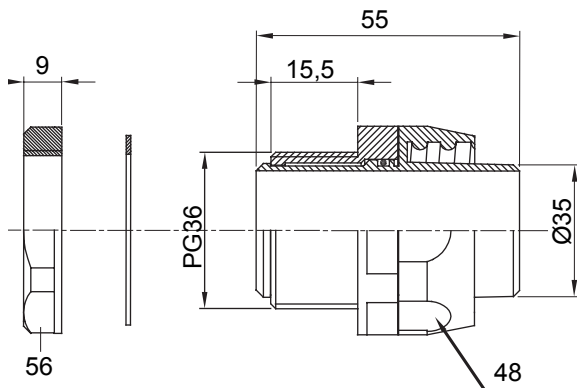

Straight and revolving coupling device for sheath with IP54 protection degree.

Colour	Black RAL 9005	IP degree	IP54
PG pitch	36	Sheath Ø (mm)	35
Type	Revolving	Electrocod	210

DIMENSIONAL

TECHNICAL SYMBOLOGY