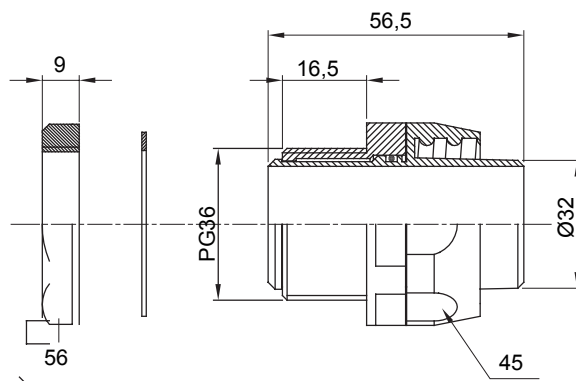

Straight and revolving coupling device for sheath with IP54 protection degree.

Colour	Black RAL 9005	IP degree	IP54
PG pitch	36	Sheath Ø (mm)	32
Type	Revolving	Electrocod	210

### DIMENSIONAL