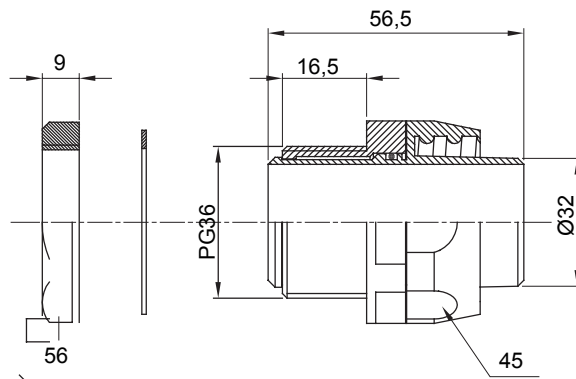

Straight and revolving coupling device for sheath with IP54 protection degree.

Colour	Black RAL 9005	IP degree	IP54
PG pitch	36	Sheath Ø (mm)	32
Type	Revolving	Electrocod	210

DIMENSIONAL

TECHNICAL SYMBOLOGY