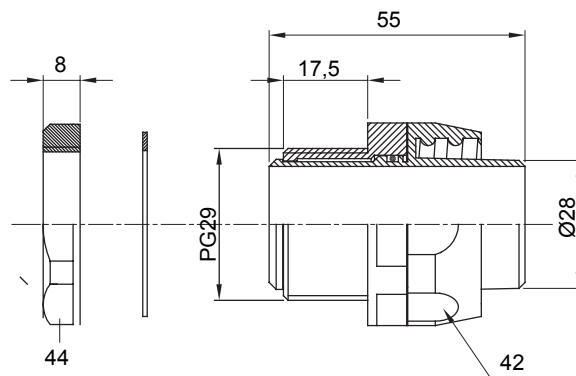

Straight and revolving coupling device for sheath with IP54 protection degree.

Colour	Black RAL 9005	IP degree	IP54
PG pitch	29	Sheath Ø (mm)	28
Type	Revolving	Electrocod	210

DIMENSIONAL

TECHNICAL SYMBOLOGY