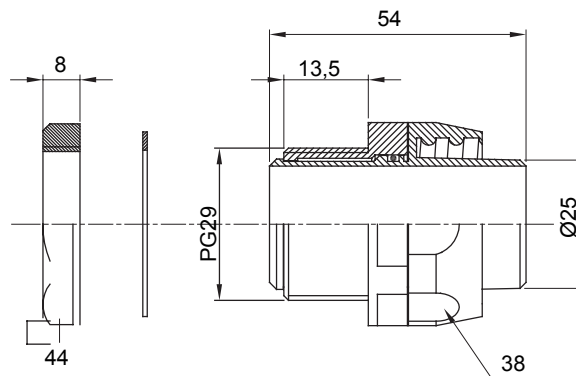

Straight and revolving coupling device for sheath with IP54 protection degree.

Colour	Black RAL 9005	IP degree	IP54
PG pitch	29	Sheath Ø (mm)	25
Type	Revolving	Electrocod	210

DIMENSIONAL

TECHNICAL SYMBOLOGY