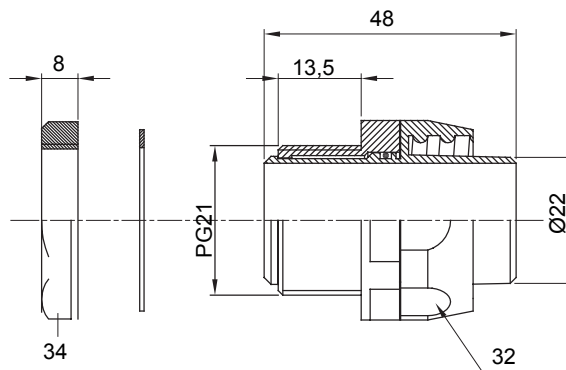

Straight and revolving coupling device for sheath with IP54 protection degree.

Colour	Black RAL 9005	IP degree	IP54
PG pitch	21	Sheath Ø (mm)	22
Type	Revolving	Electrocod	210

### DIMENSIONAL