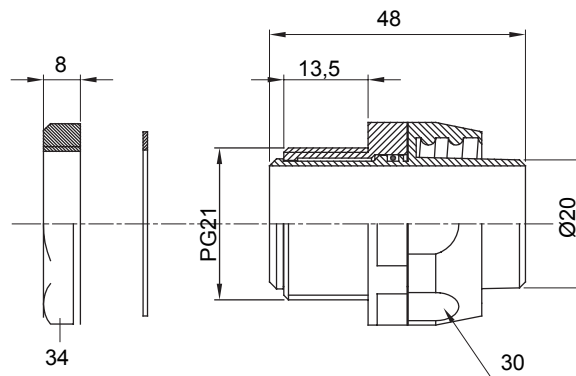

Straight and revolving coupling device for sheath with IP54 protection degree.

Colour	Black RAL 9005	IP degree	IP54
PG pitch	21	Sheath Ø (mm)	20
Type	Revolving	Electrocod	210

### DIMENSIONAL