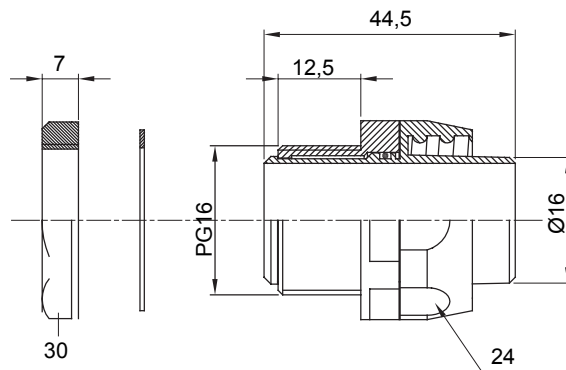

Straight and revolving coupling device for sheath with IP54 protection degree.

Colour	Black RAL 9005	IP degree	IP54
PG pitch	16	Sheath Ø (mm)	16
Type	Revolving	Electrocod	210

DIMENSIONAL

TECHNICAL SYMBOLOGY