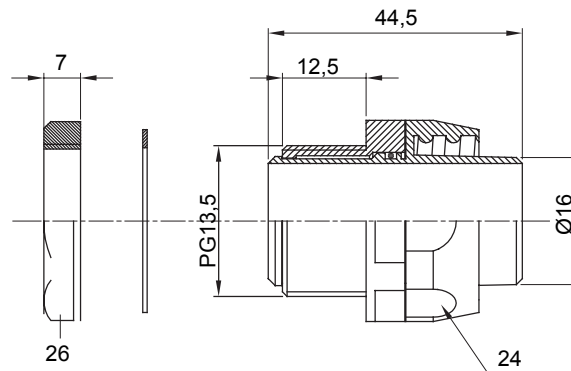

Straight and revolving coupling device for sheath with IP54 protection degree.

Colour	Black RAL 9005	IP degree	IP54
PG pitch	13.5	Sheath Ø (mm)	16
Type	Revolving	Electrocod	210

### DIMENSIONAL