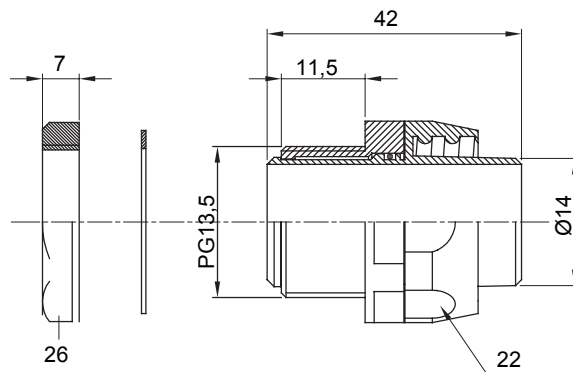

Straight and revolving coupling device for sheath with IP54 protection degree.

Colour	Black RAL 9005	IP degree	IP54
PG pitch	13.5	Sheath Ø (mm)	14
Type	Revolving	Electrocod	210

### DIMENSIONAL