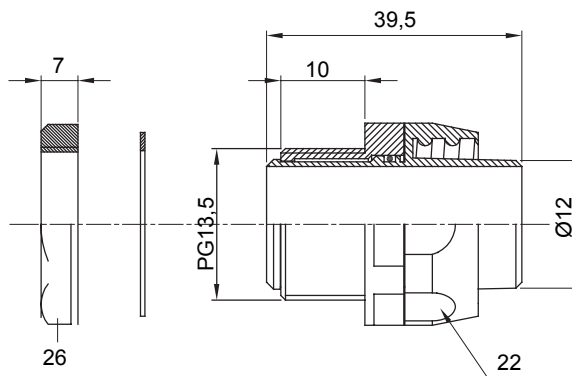

Straight and revolving coupling device for sheath with IP54 protection degree.

Colour	Black RAL 9005	IP degree	IP54
PG pitch	13.5	Sheath Ø (mm)	12
Type	Revolving	Electrocod	210

### DIMENSIONAL