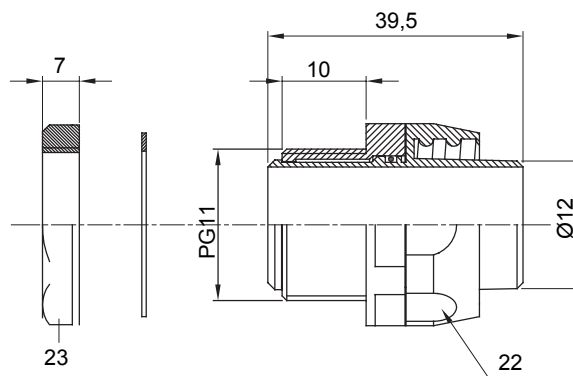

Straight and revolving coupling device for sheath with IP54 protection degree.

Colour	Black RAL 9005	IP degree	IP54
PG pitch	11	Sheath Ø (mm)	12
Type	Revolving	Electrocod	210

DIMENSIONAL

TECHNICAL SYMBOLOGY