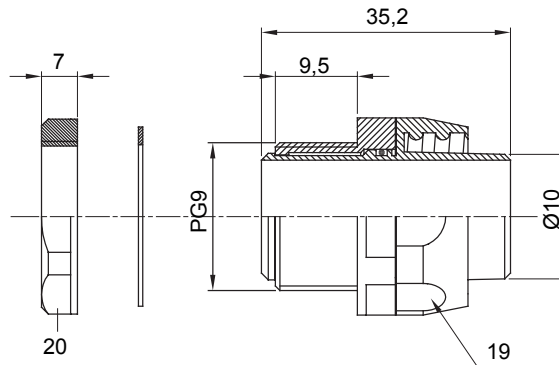

Straight and revolving coupling device for sheath with IP54 protection degree.

| | | | |
|----------|----------------|---------------|------|
| Colour | Black RAL 9005 | IP degree | IP54 |
| PG pitch | 9 | Sheath Ø (mm) | 10 |
| Type | Revolving | Electrocod | 210 |

DIMENSIONAL

TECHNICAL SYMBOLOGY

IP

IP54

STANDARDS/APPROVALS