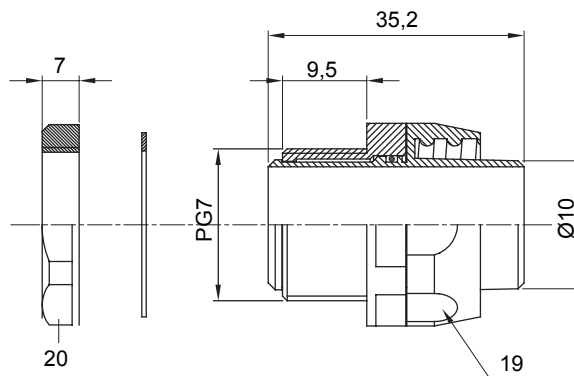

Straight and revolving coupling device for sheath with IP54 protection degree.

Colour	Black RAL 9005	IP degree	IP54
PG pitch	7	Sheath Ø (mm)	10
Type	Revolving	Electrocod	210

DIMENSIONAL

TECHNICAL SYMBOLOGY