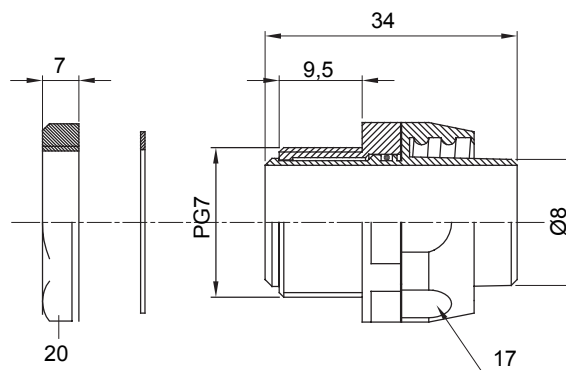

Straight and revolving coupling device for sheath with IP54 protection degree.

Colour	Black RAL 9005	IP degree	IP54
PG pitch	7	Sheath Ø (mm)	8
Type	Revolving	Electrocod	210

DIMENSIONAL

TECHNICAL SYMBOLOGY