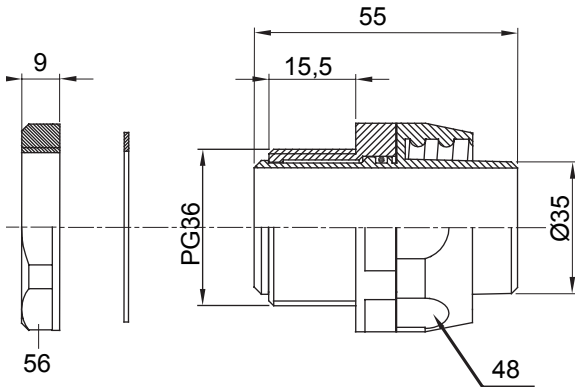

Straight and revolving coupling device for sheath with IP54 protection degree.

Colour	Grey RAL 7035	IP degree	IP54
PG pitch	36	Sheath Ø (mm)	35
Type	Revolving	Electrocod	210

DIMENSIONAL

TECHNICAL SYMBOLOGY