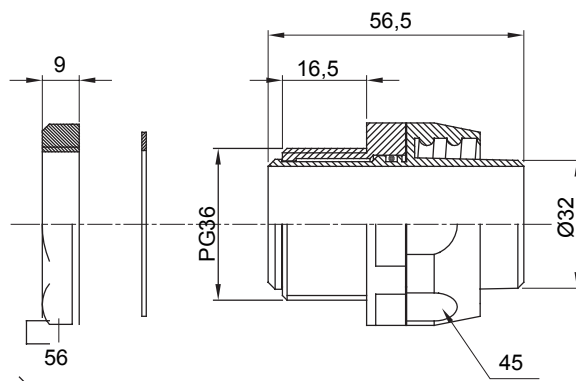

Straight and revolving coupling device for sheath with IP54 protection degree.

Colour	Grey RAL 7035	IP degree	IP54
PG pitch	36	Sheath Ø (mm)	32
Type of pitch	PG36	Type	Revolving
Electrocod	210		

DIMENSIONAL