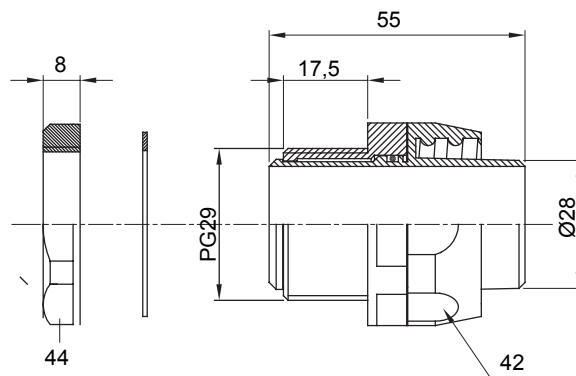

Straight and revolving coupling device for sheath with IP54 protection degree.

Colour	Grey RAL 7035	IP degree	IP54
PG pitch	29	Sheath Ø (mm)	28
Type	Revolving	Electrocod	210

DIMENSIONAL

TECHNICAL SYMBOLOGY