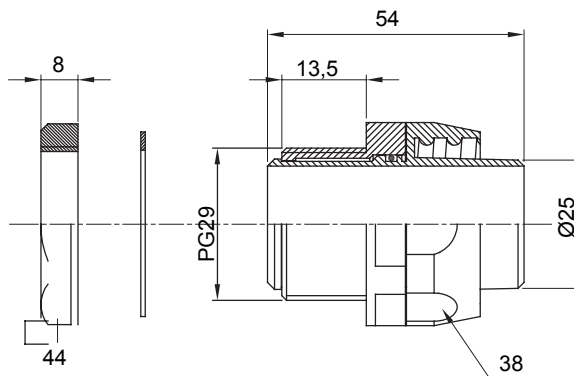

Straight and revolving coupling device for sheath with IP54 protection degree.

Colour	Grey RAL 7035	IP degree	IP54
PG pitch	29	Sheath Ø (mm)	25
Type of pitch	PG29	Type	Revolving
Electrocod	210		

DIMENSIONAL