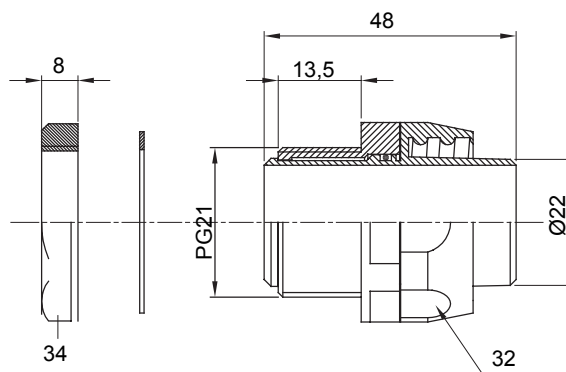

Straight and revolving coupling device for sheath with IP54 protection degree.

Colour	Grey RAL 7035	IP degree	IP54
PG pitch	21	Sheath Ø (mm)	22
Type	Revolving	Electrocod	210

DIMENSIONAL

TECHNICAL SYMBOLOGY