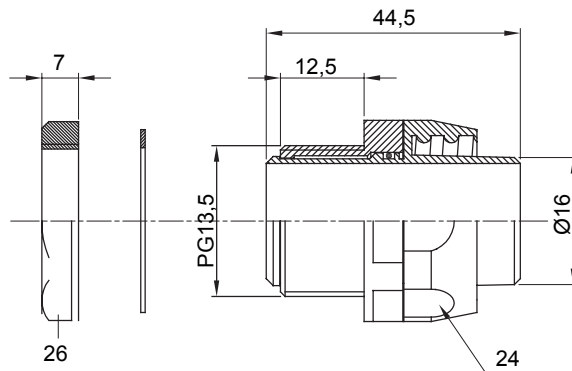

Straight and revolving coupling device for sheath with IP54 protection degree.

Colour	Grey RAL 7035	IP degree	IP54
PG pitch	13.5	Sheath Ø (mm)	16
Type of pitch	PG13.5	Type	Revolving
Electrocod	210		

DIMENSIONAL