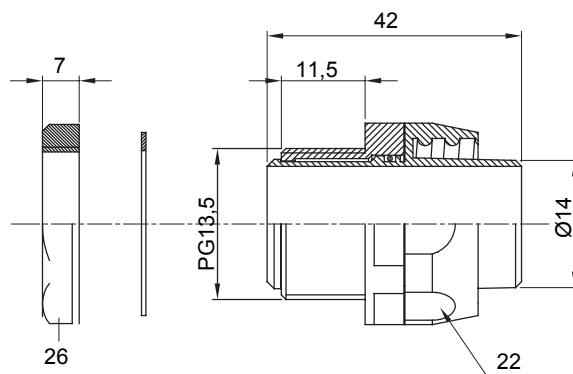

Straight and revolving coupling device for sheath with IP54 protection degree.

Colour	Grey RAL 7035	IP degree	IP54
PG pitch	13.5	Sheath Ø (mm)	14
Type	Revolving	Electrocod	210

DIMENSIONAL

TECHNICAL SYMBOLOGY