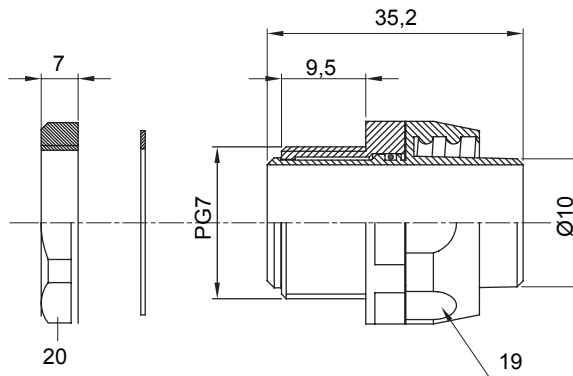

Straight and revolving coupling device for sheath with IP54 protection degree.

Colour	Grey RAL 7035	IP degree	IP54
PG pitch	7	Sheath Ø (mm)	10
Type	Revolving	Electrocod	210

### DIMENSIONAL