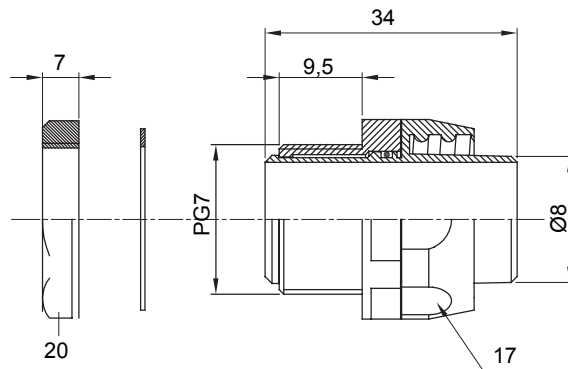

Straight and revolving coupling device for sheath with IP54 protection degree.

Colour	Grey RAL 7035	IP degree	IP54
PG pitch	7	Sheath Ø (mm)	8
Type	Revolving	Electrocod	210

DIMENSIONAL

TECHNICAL SYMBOLOGY