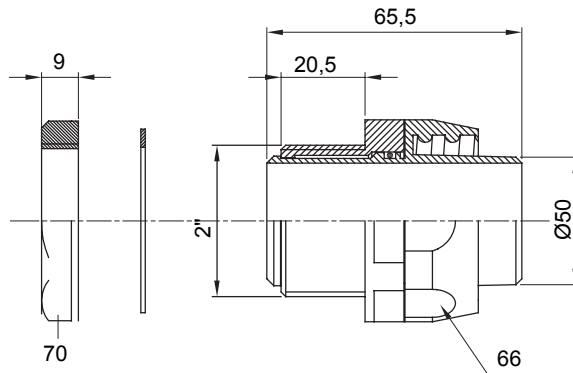

Straight and revolving coupling device for sheath with IP54 protection degree.

Colour	Black RAL 9005	IP degree	IP54
GAS pitch	2"	Sheath Ø (mm)	50
Type	Revolving	Electrocod	210

### DIMENSIONAL