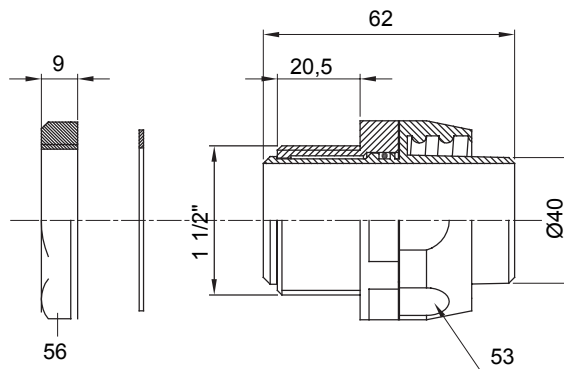

Straight and revolving coupling device for sheath with IP54 protection degree.

|           |                |               |      |
|-----------|----------------|---------------|------|
| Colour    | Black RAL 9005 | IP degree     | IP54 |
| GAS pitch | 1 1/2"         | Sheath Ø (mm) | 40   |
| Type      | Revolving      | Electrocod    | 210  |

### DIMENSIONAL